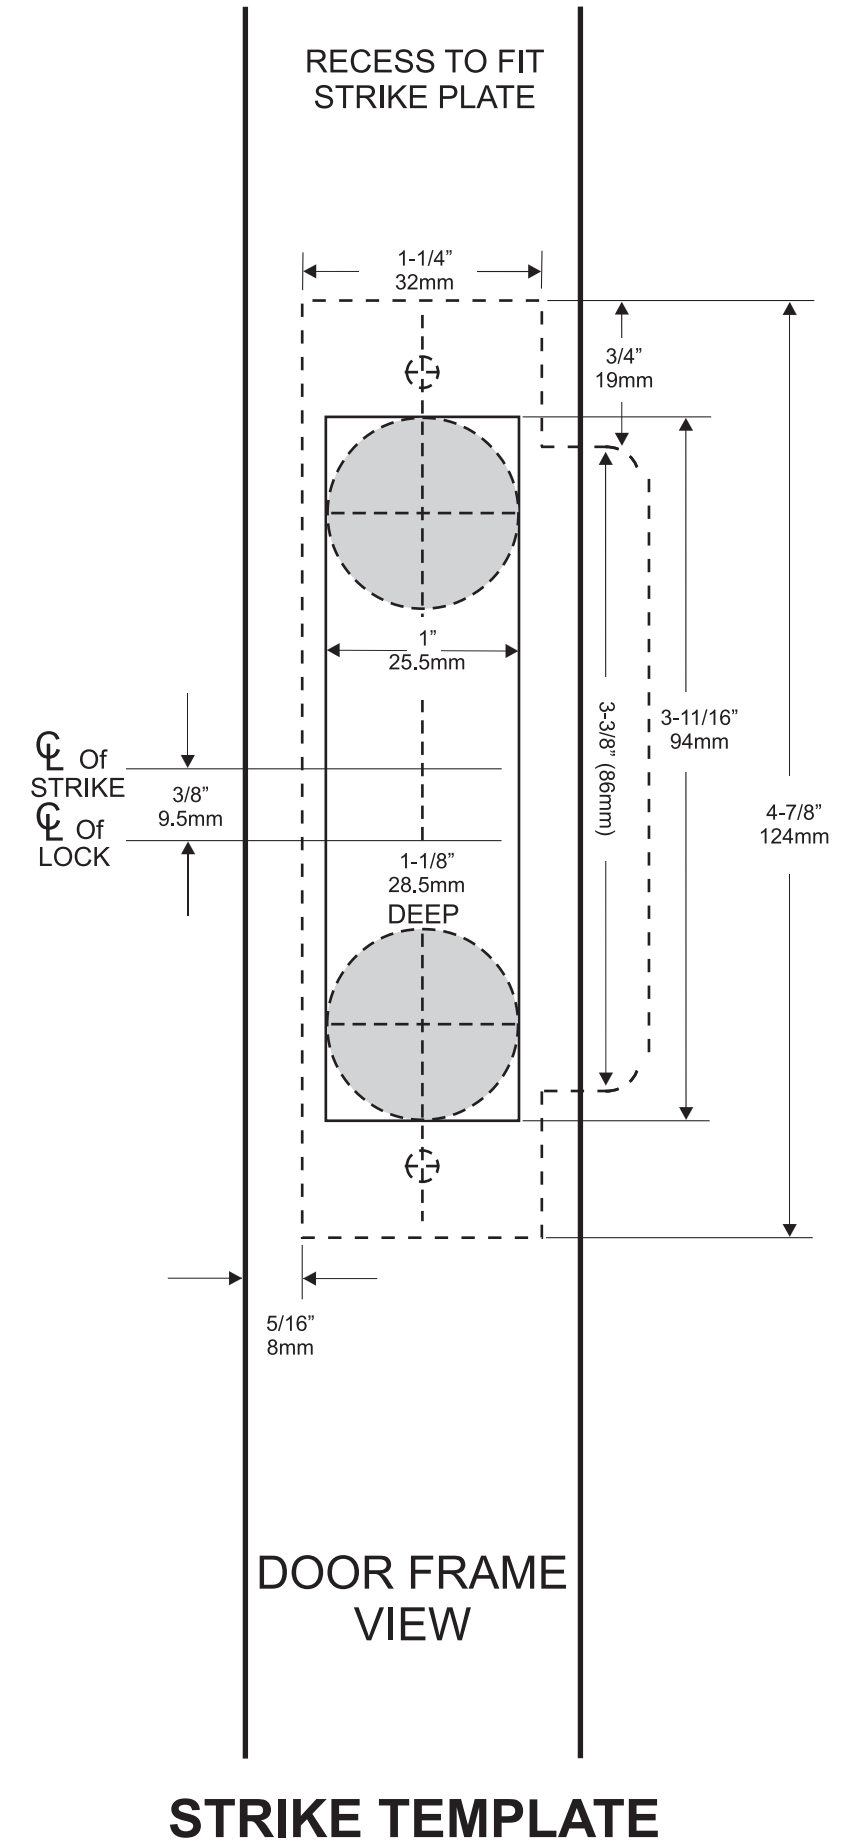

# MORTISE TEMPLATE

# REGULAR

**HEAVY DUTY  
MORTISE LOCK**

**DOOR PREPARATION CHART**

LOCK FUNCTION	OUTSIDE				INSIDE		
	Lever Hole	Cylinder Hole	Thumb Turn Hole	Lever Hole	Cylinder Hole	Thumb Turn Hole	
01	●	●	●	●	●	●	
04	●	●	●	●	●	●	
05	●	●	●	●	●	●	
07	●	●	●	●	●	●	
13	●	●	●	●	●	●	
14	●	●	●	●	●	●	
15	●	●	●	●	●	●	
19	●	●	●	●	●	●	
20	●	●	●	●	●	●	
16	●	●	●	●	●	●	
17	●	●	●	●	●	●	
18	●	●	●	●	●	●	

**MORTISE TEMPLATE**