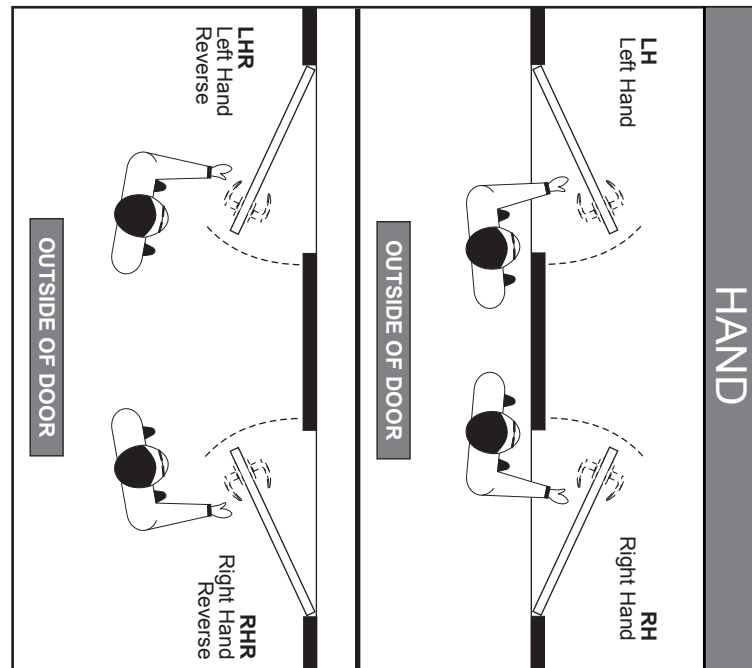

# MORTISE TEMPLATE

# REGULAR

**HEAVY DUTY  
MORTISE LOCK**

**DOOR PREPARATION CHART**

LOCK FUNCTION	OUTSIDE				INSIDE		
	Lever Hole	Cylinder Hole	Thumb Turn Hole	Lever Hole	Cylinder Hole	Thumb Turn Hole	
01	●	●	●	●	●	●	
04	●	●	●	●	●	●	
05	●	●	●	●	●	●	
07	●	●	●	●	●	●	
13	●	●	●	●	●	●	
14	●	●	●	●	●	●	
15	●	●	●	●	●	●	
19	●	●	●	●	●	●	
20	●	●	●	●	●	●	
16	●	●	●	●	●	●	
17	●	●	●	●	●	●	
18	●	●	●	●	●	●	