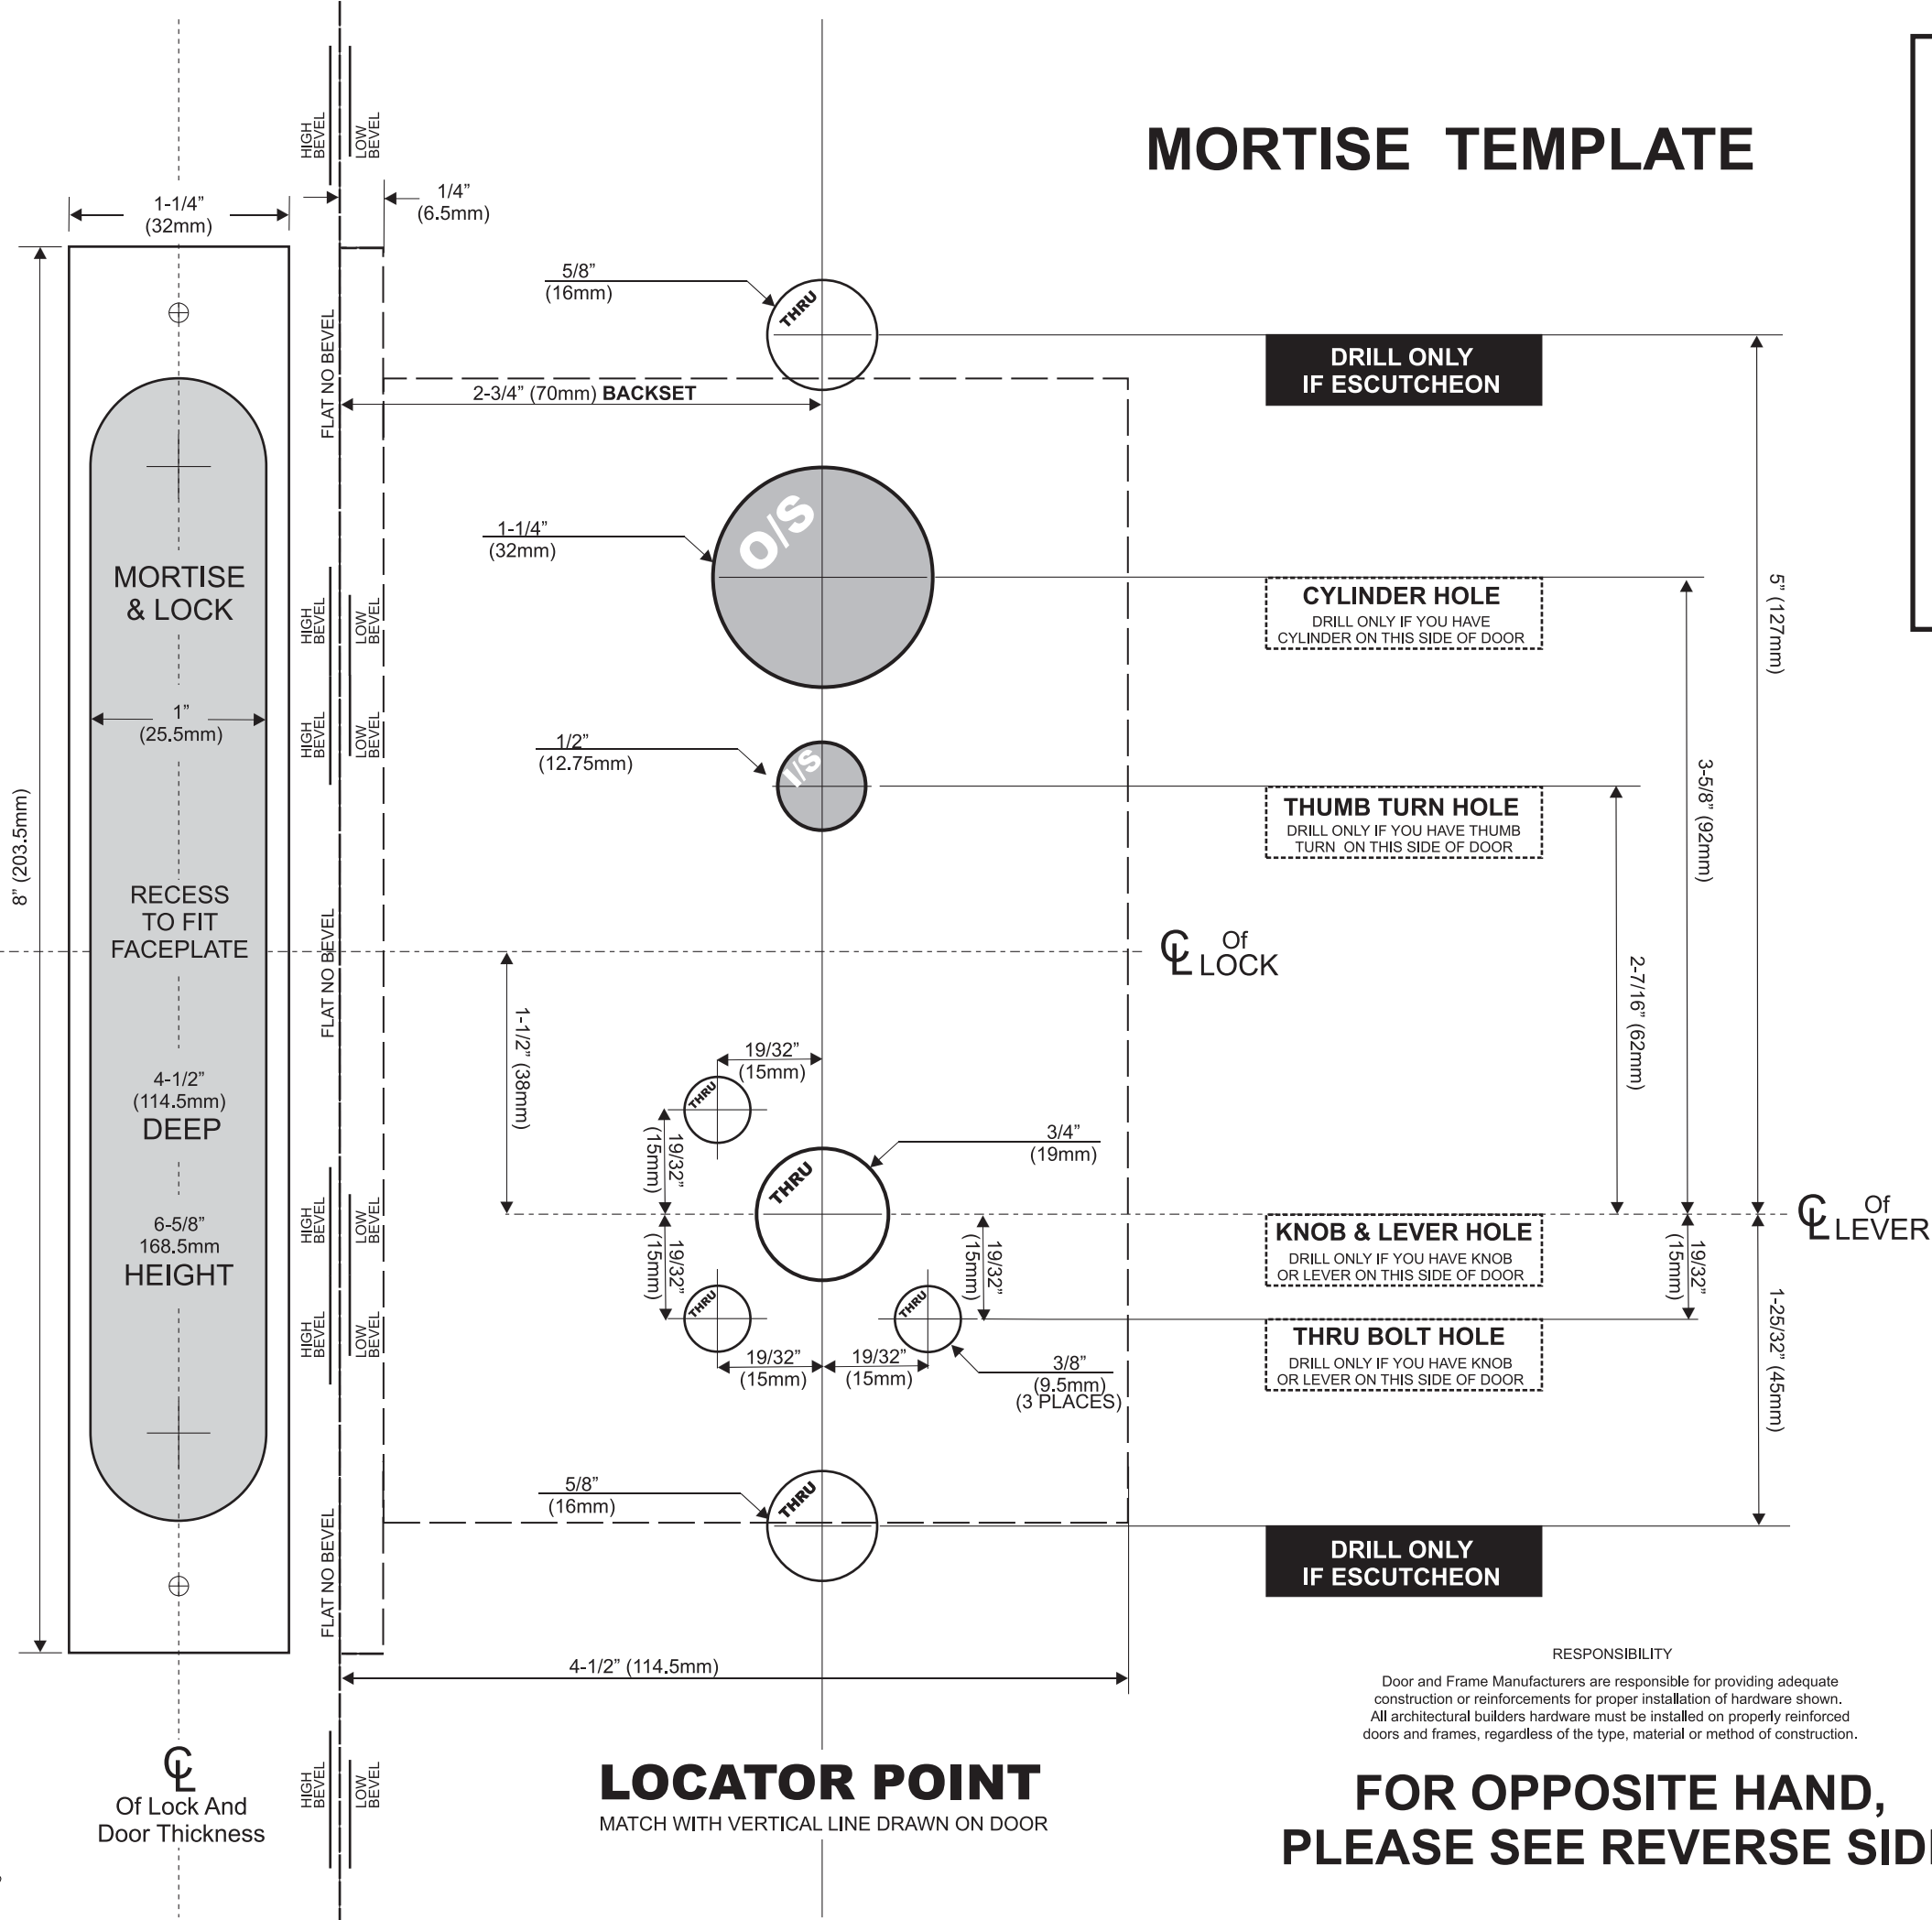

# MORTISE TEMPLATE

# REGULAR

**HEAVY DUTY  
MORTISE LOCK**

**DOOR PREPARATION CHART**

LOCK FUNCTION	OUTSIDE				INSIDE		
	Lever Hole	Cylinder Hole	Thumb Turn Hole	Lever Hole	Cylinder Hole	Thumb Turn Hole	
01	●	●	●	●	●	●	
04	●	●	●	●	●	●	
05	●	●	●	●	●	●	
07	●	●	●	●	●	●	
13	●	●	●	●	●	●	
14	●	●	●	●	●	●	
15	●	●	●	●	●	●	
19	●	●	●	●	●	●	
20	●	●	●	●	●	●	
16	●	●	●	●	●	●	
17	●	●	●	●	●	●	
18	●	●	●	●	●	●	

**MORTISE TEMPLATE**