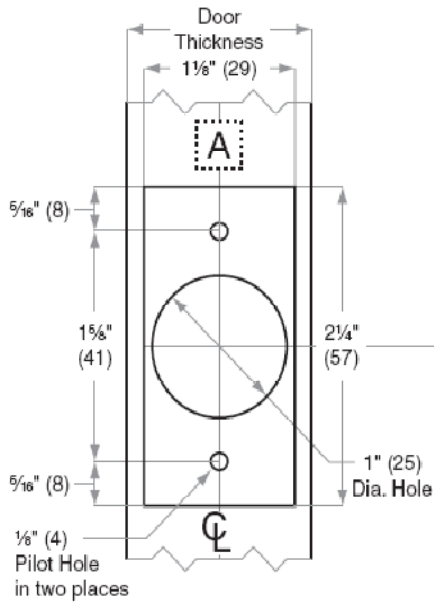

Design Hardware

Template No.
D-021209

Design Hardware
D1 & D2 Series Deadbolts

Functions
Single & Double Cyl.
w/ Std. $2\frac{3}{4}$ " Latch