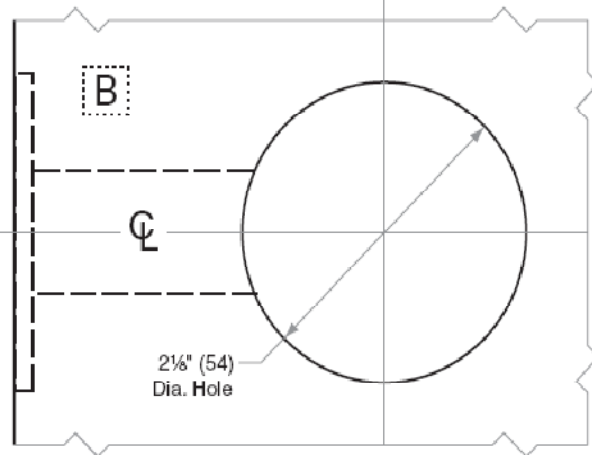

Design Hardware

Template No.
D-021209

Design Hardware
D1 & D2 Series Deadbolts

Functions
Single & Double Cyl.
w/ Std. $2\frac{3}{4}$ " Latch