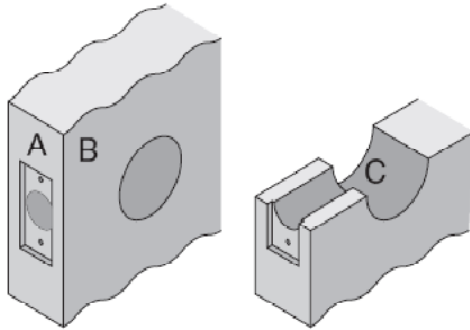

Design Hardware

Template No.
D-021209

Design Hardware
D1 & D2 Series Deadbolts

Functions
Single & Double Cyl.
w/ Std. $2\frac{3}{4}$ " Latch