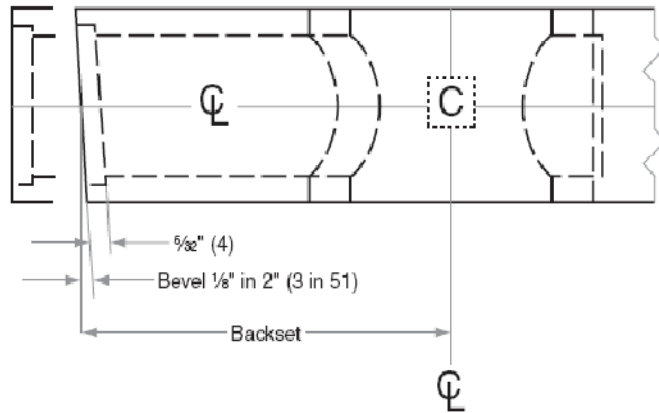

Design Hardware

Template No.
D-021209

Design Hardware
D1 & D2 Series Deadbolts

Functions
Single & Double Cyl.
w/ Std. $2\frac{3}{4}$ " Latch